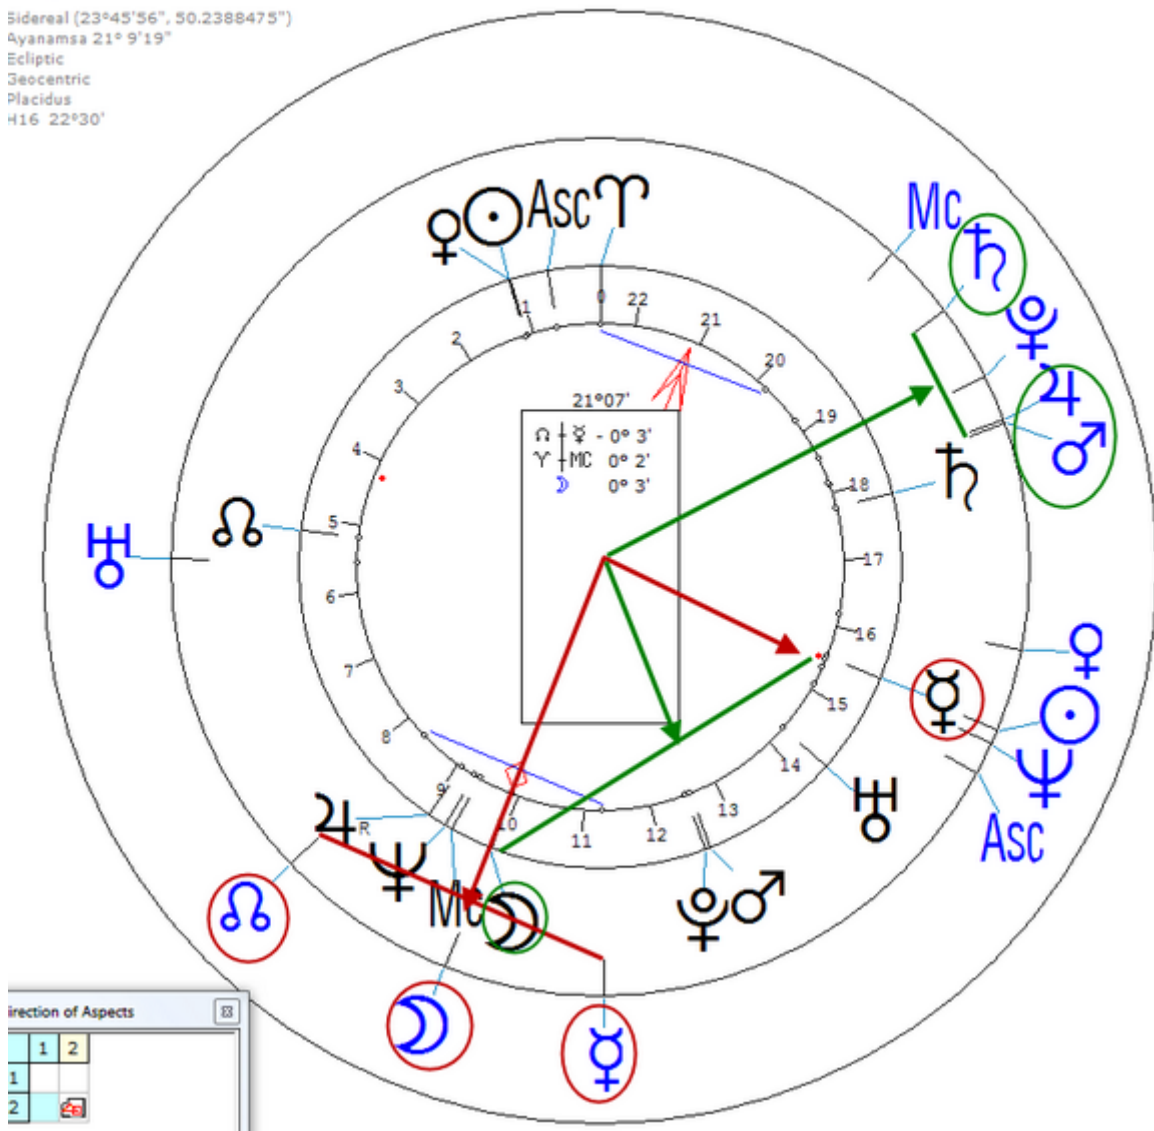

Seillière, Achille

26 February 1813 at 05:00 (= 05:00 AM)Paris, France, 48n52, 2e20
French industrialist.

<https://www.astro.com/astro-databank/Seilli%C3%A8re,_Achille>

Death by Suicide 14 May 1873

Progressed Lunar Return (Harmonic 16)

Lunar ♀/♋ = Lunar ☾ = ♀ n

Lunar ♂/♌ = ☽n/♄ n

Seillière, Achille

26 February 1813 Fri 5:00 (GMT+0:09:20) 48n52 2e20
Paris, France

Sidereal (23°45'56", 50.2388475")
Ayanamsa 21° 9' 19"
Ecliptic
Geocentric
Placidus
H16 22°30'